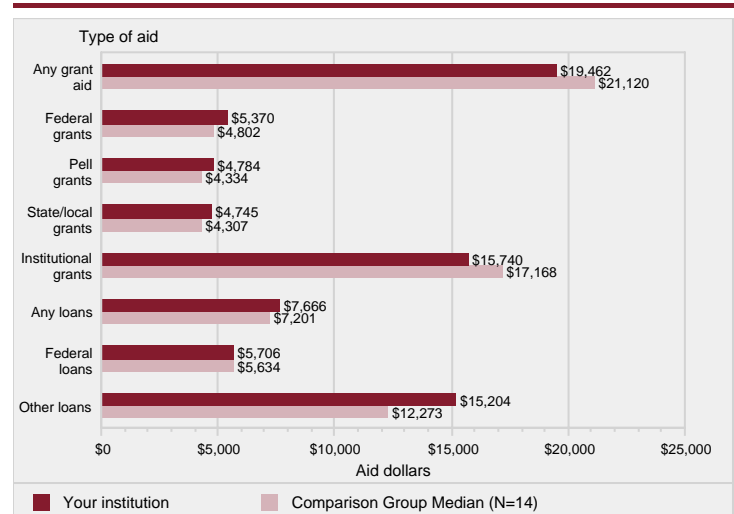

á[ ] ^á Éá ^Á [ ]Éá  
 T ÓÓWÉUÉÁ^ T Pá á[ ] ^á Éá

Figure 8. Percent of full-time, first-time degree/certificate-seeking undergraduate students who were awarded grant or scholarship aid from the federal government, state/local government, or the institution, or loans, by type of aid: 2016-17

Figure 9. Average amounts of awarded grant or scholarship aid from the federal government, state/local government, or the institution, or loans awarded to full-time, first-time degree/certificate-seeking undergraduate students, by type of aid: 2016-17